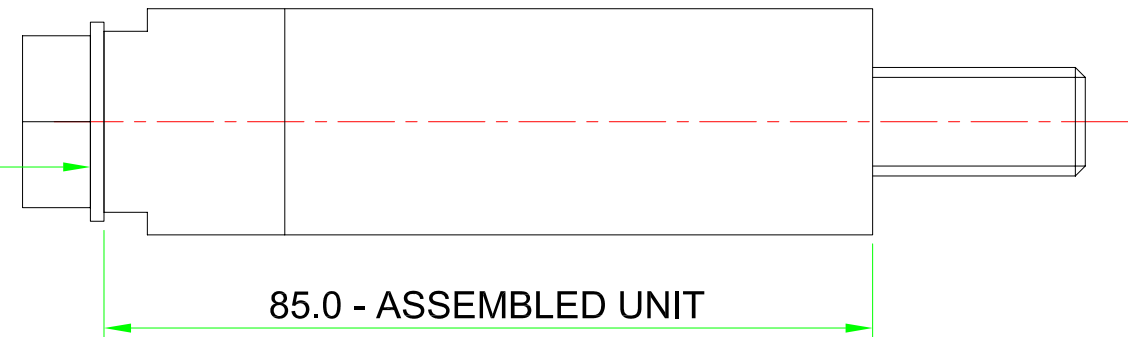

WASHER REF: 127571

SPRING
SPRINGMASTER
REF: C5515070

PARTS LIST

- 1. BOLT
- 2. BODY
- 3. CAP
- 4. SPRING
- 5. WASHER
- 6. CIRCLIP

TOP SLEEVE ASSEMBLY